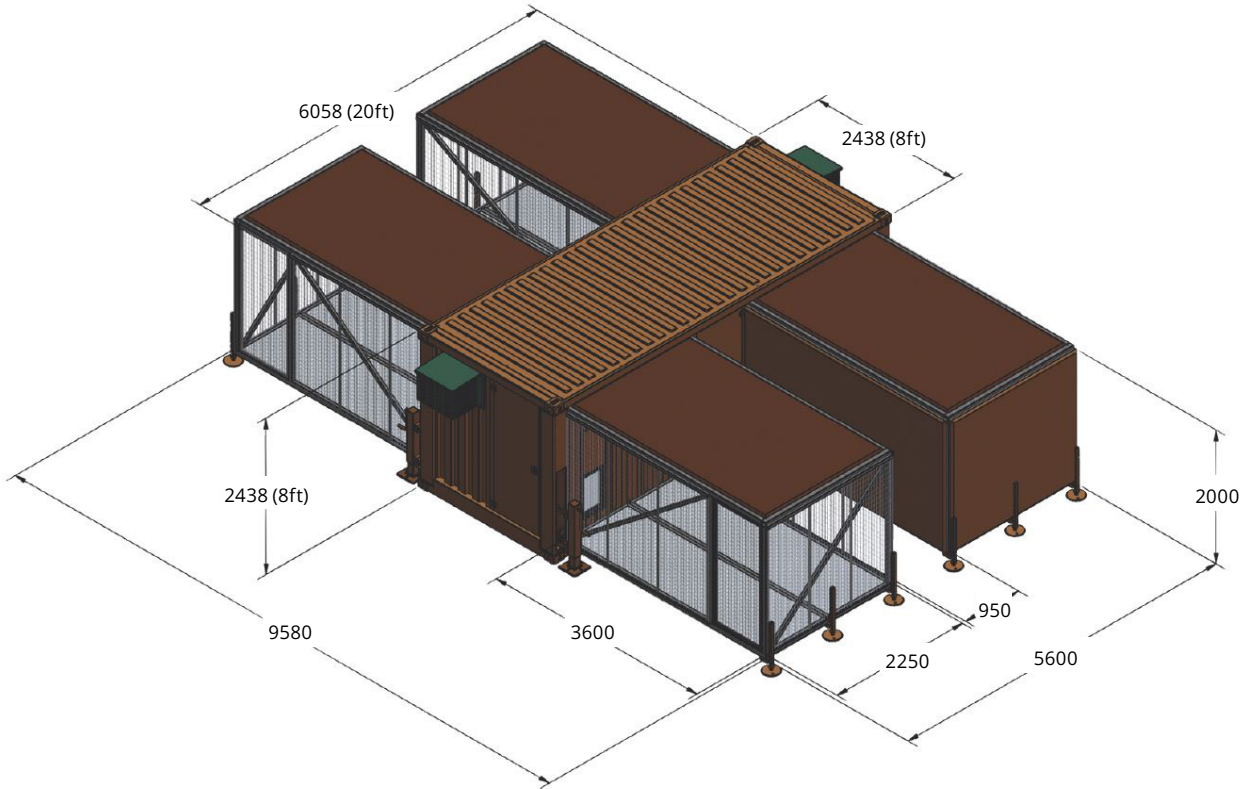

A large utility area provides space to inspect and treat animals within an air conditioned environment. An additional sun shield can be fitted over the structure giving higher levels of comfort to animals and handlers.

EASY TO DEPLOY

Constructed within a single Type 1C Container using lightweight components for quick and easy deployment by just two personnel.

MAXIMUM HYGIENE

Integrated wall-mounted tap, sink, water heater, sealed walls, bunded sealed floor and drainage system delivers high level of hygiene.

COMFORTABLE CLIMATE

Fitted with PVC canvas sunshield and air conditioning units, each deployable animal welfare system provides a constant, comfortable temperature.

INTEGRATED ANIMAL RUN AREAS

Four generous 8m² run areas and spacious individual sleeping pens for each animal, with quarantine capability if an animal requires confinement due to sickness.

DIMENSIONS

CONTAINER FEATURES